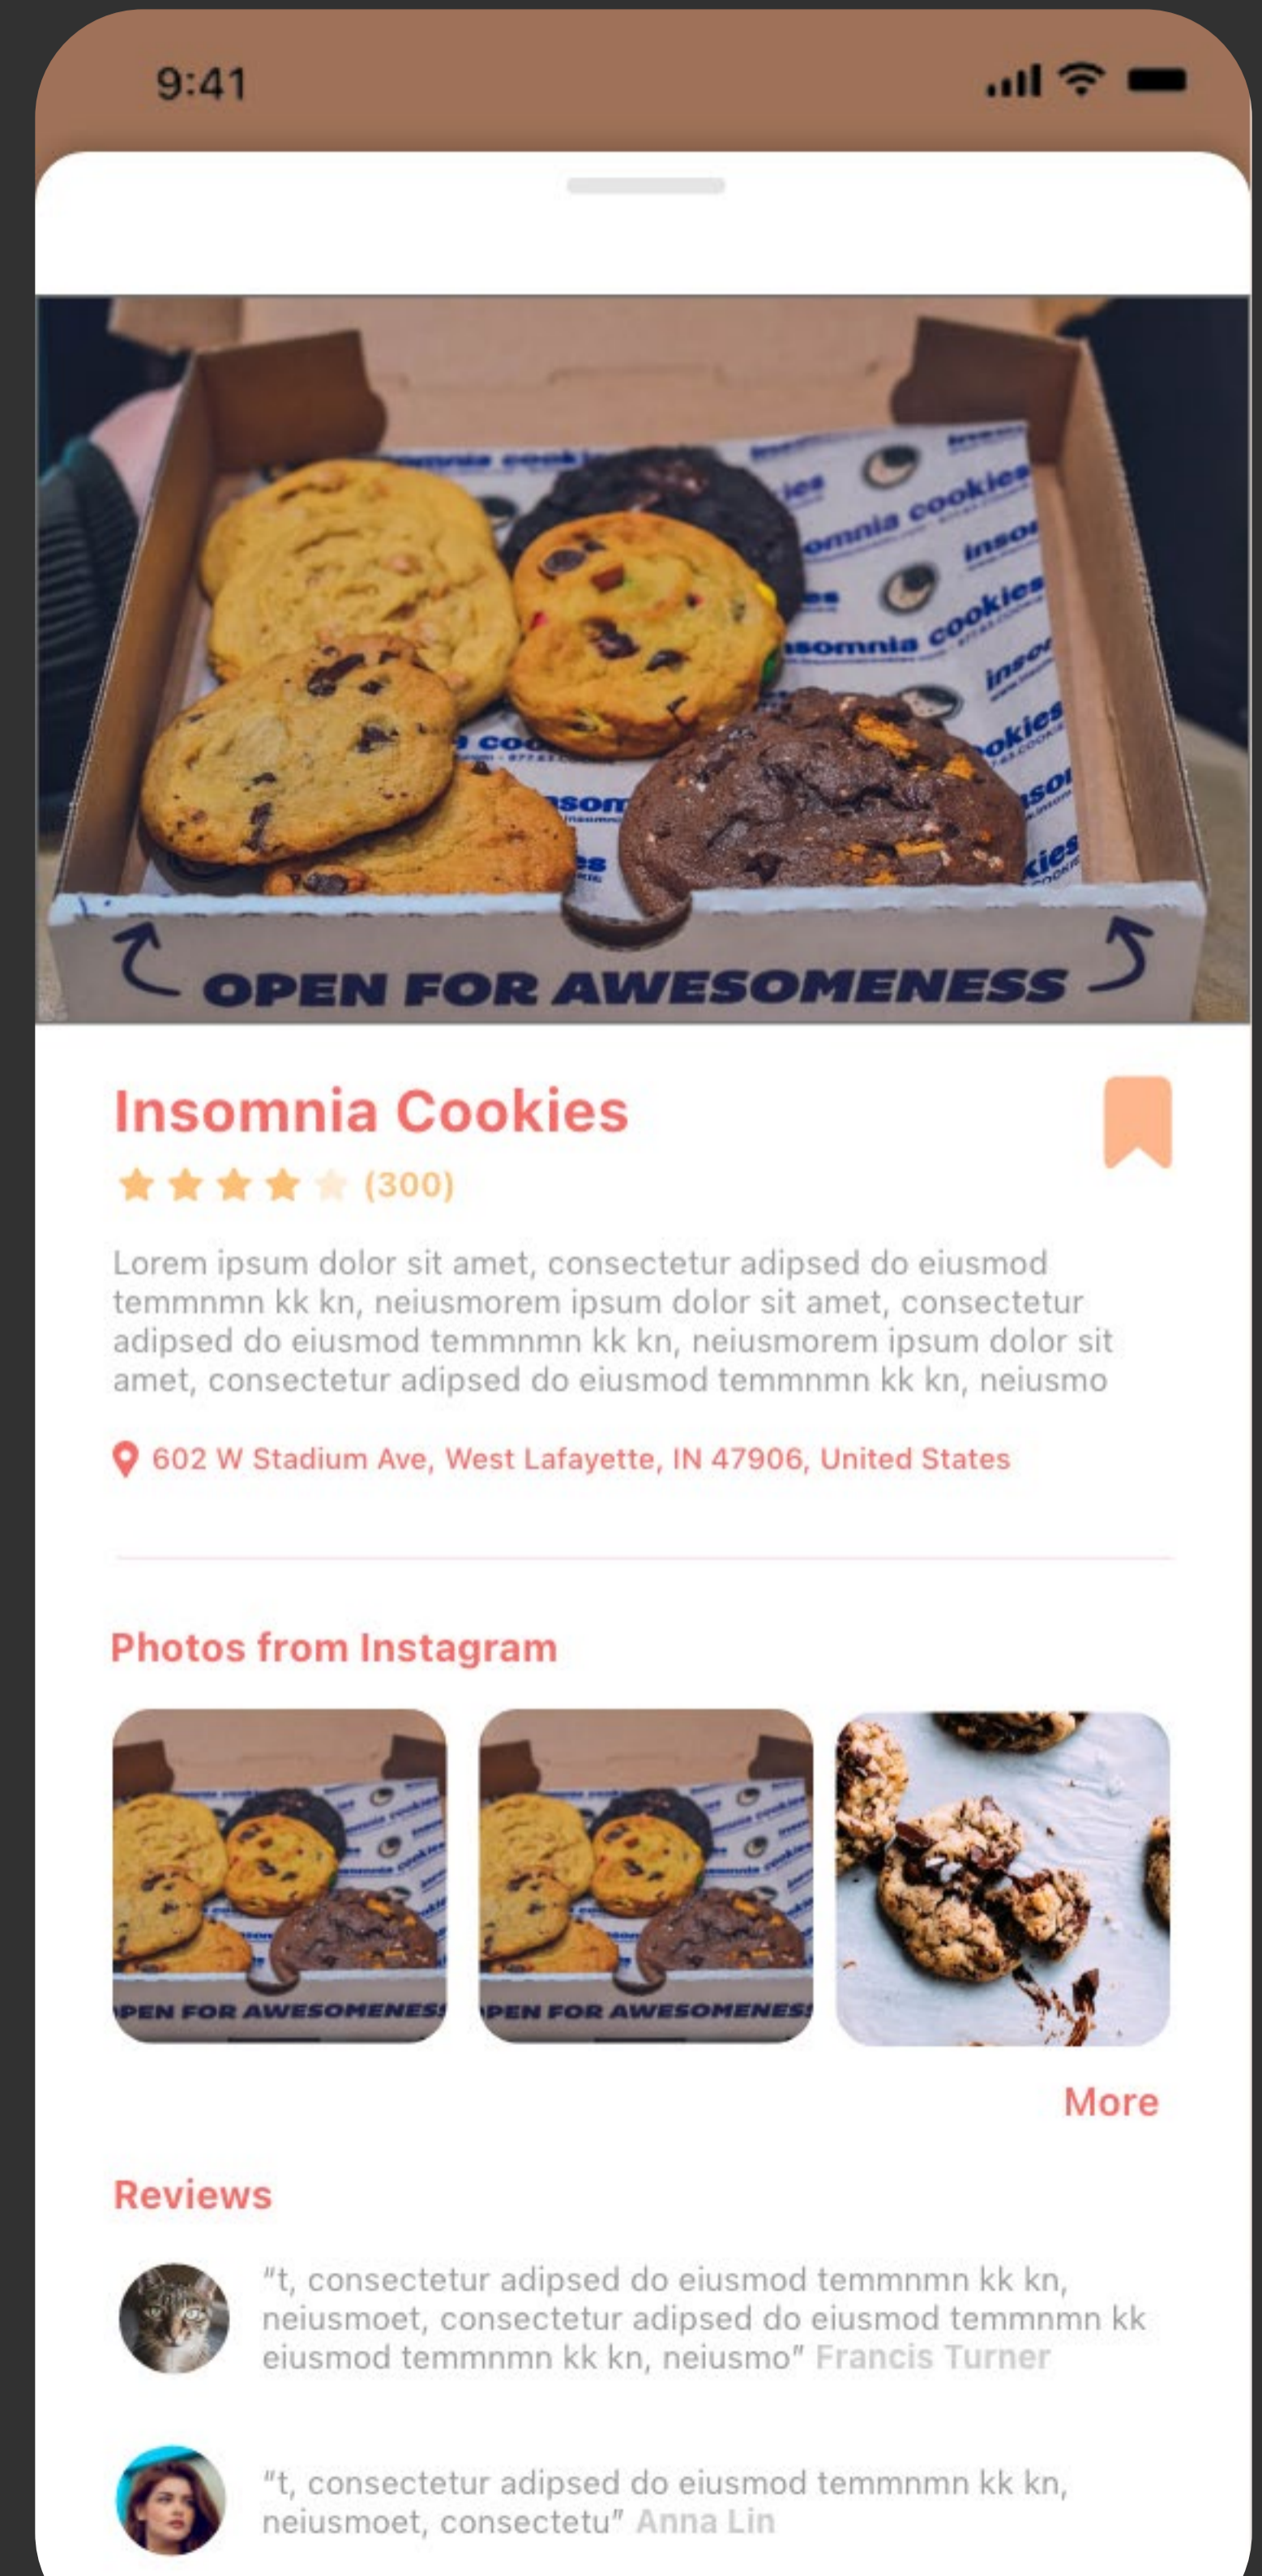

**“Trection”
Visual
Concept**

**Cynthia
Shao
Murphy
Ellaine**

Home

The home page has direct access to all the tabs of the app within one click. It also features some of the top destinations visited by our users.

Your Trips

Efficiently add destinations to your upcoming trip by dragging and dropping the destination card.

Explore

Easy explore around your dream destination by looking at reviews and photos.

Community

All users on the platform will be given a badge according to their identity. This would increase their credibilities when giving off reviews, and would help travelers connect with each other as well.