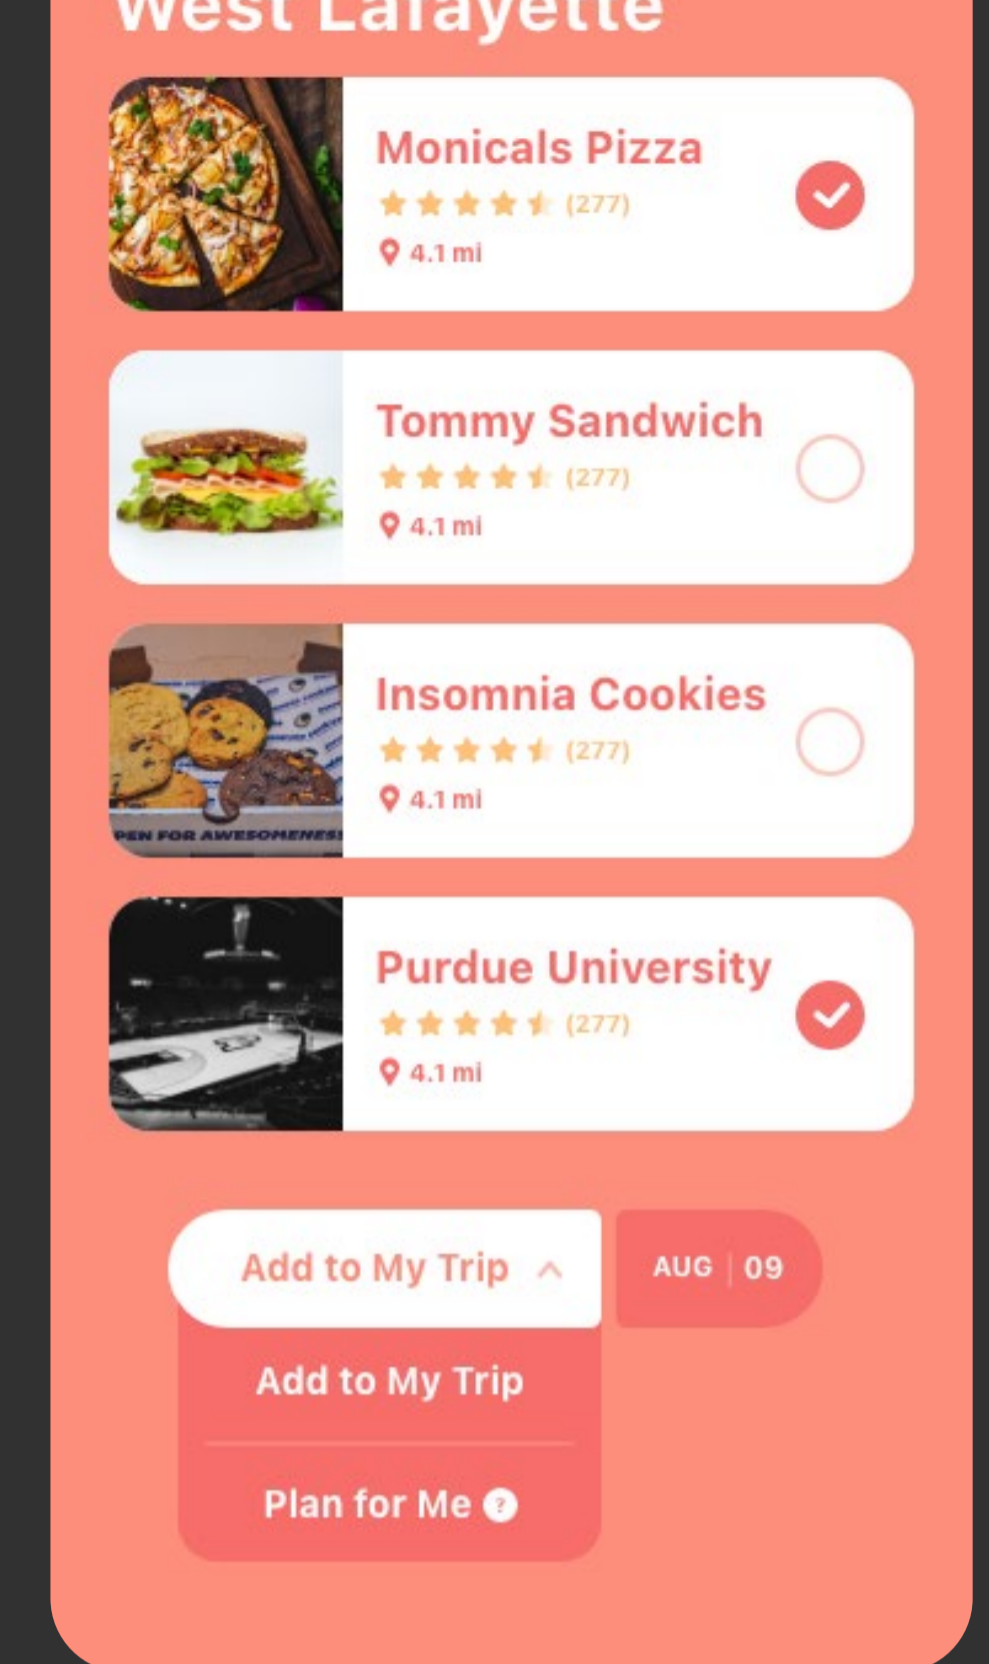

**“Trection”
Visual
Concept**

**Cynthia
Shao
Murphy
Ellaine**

Home

The home page has direct access to all the tabs of the app within one click. It also features some of the top destinations visited by our users.

Your Trips

Efficiently add destinations to your upcoming trip by dragging and dropping the destination card.

Explore

Easy explore around your dream destination by looking at reviews and photos.

Community

All users on the platform will be given a badge according to their identity. This would increase their credibilities when giving off reviews, and would help travelers connect with each other as well.