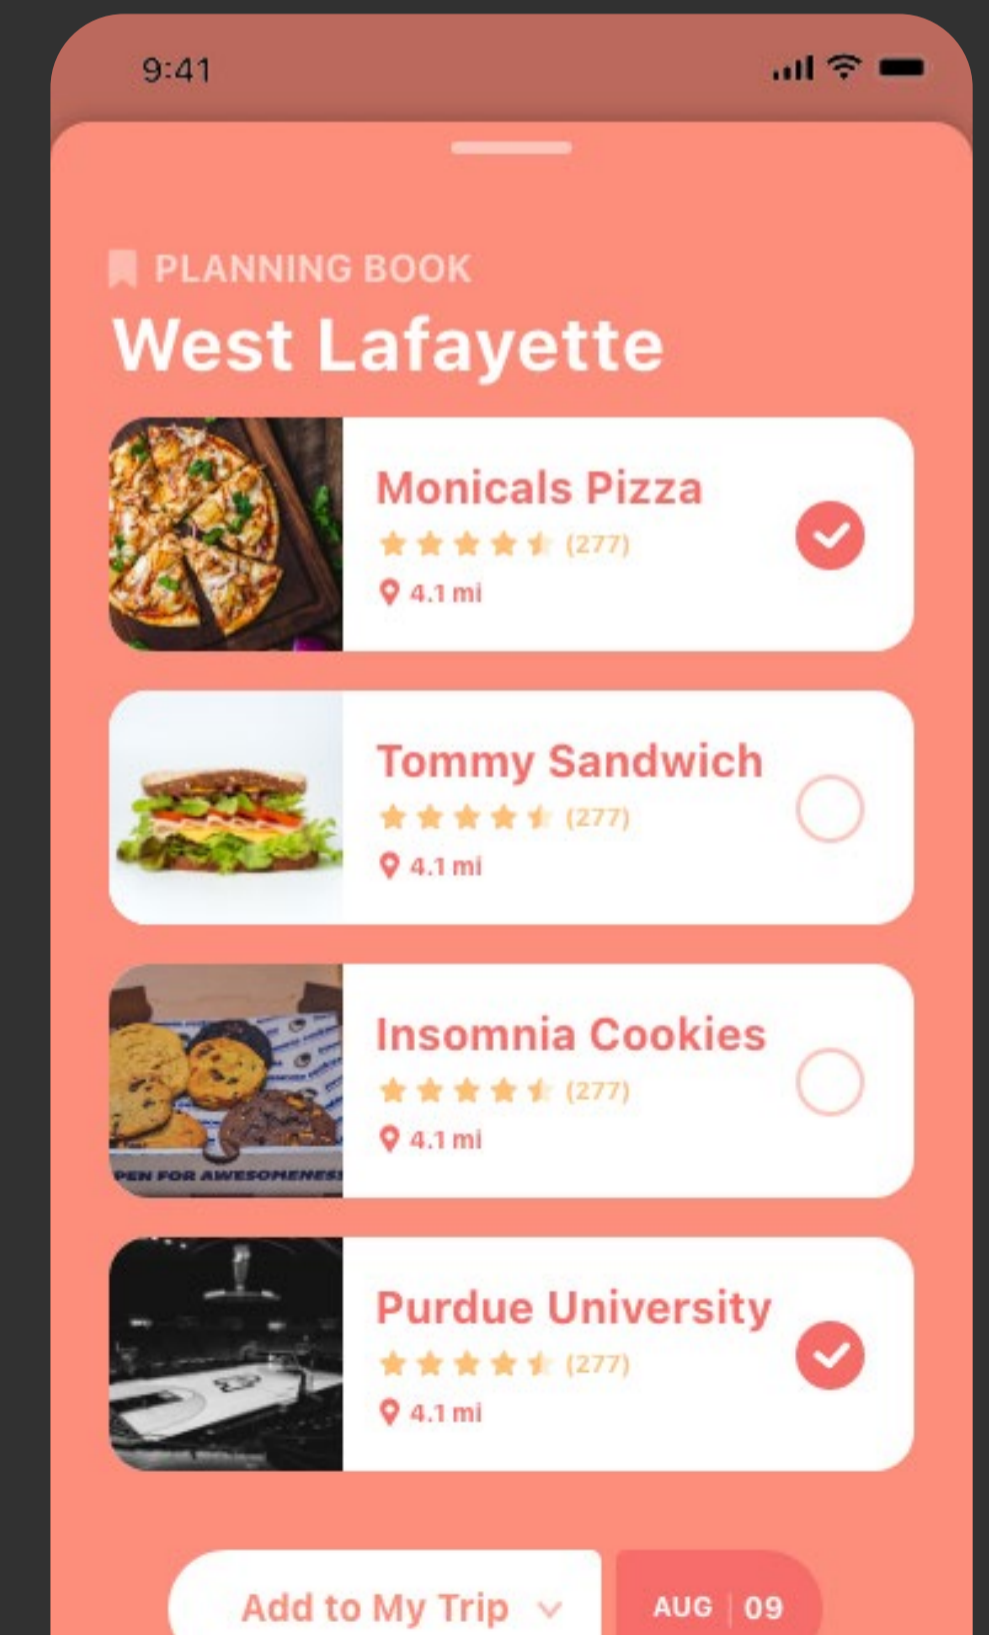

**“Trection”
Visual
Concept**

**Cynthia
Shao
Murphy
Ellaine**

Home

The home page has direct access to all the tabs of the app within one click. It also features some of the top destinations visited by our users.

Your Trips

Efficiently add destinations to your upcoming trip by dragging and dropping the destination card.

Explore

Easy explore around your dream destination by looking at reviews and photos.

Community

All users on the platform will be given a badge according to their identity. This would increase their credibilities when giving off reviews, and would help travelers connect with each other as well.