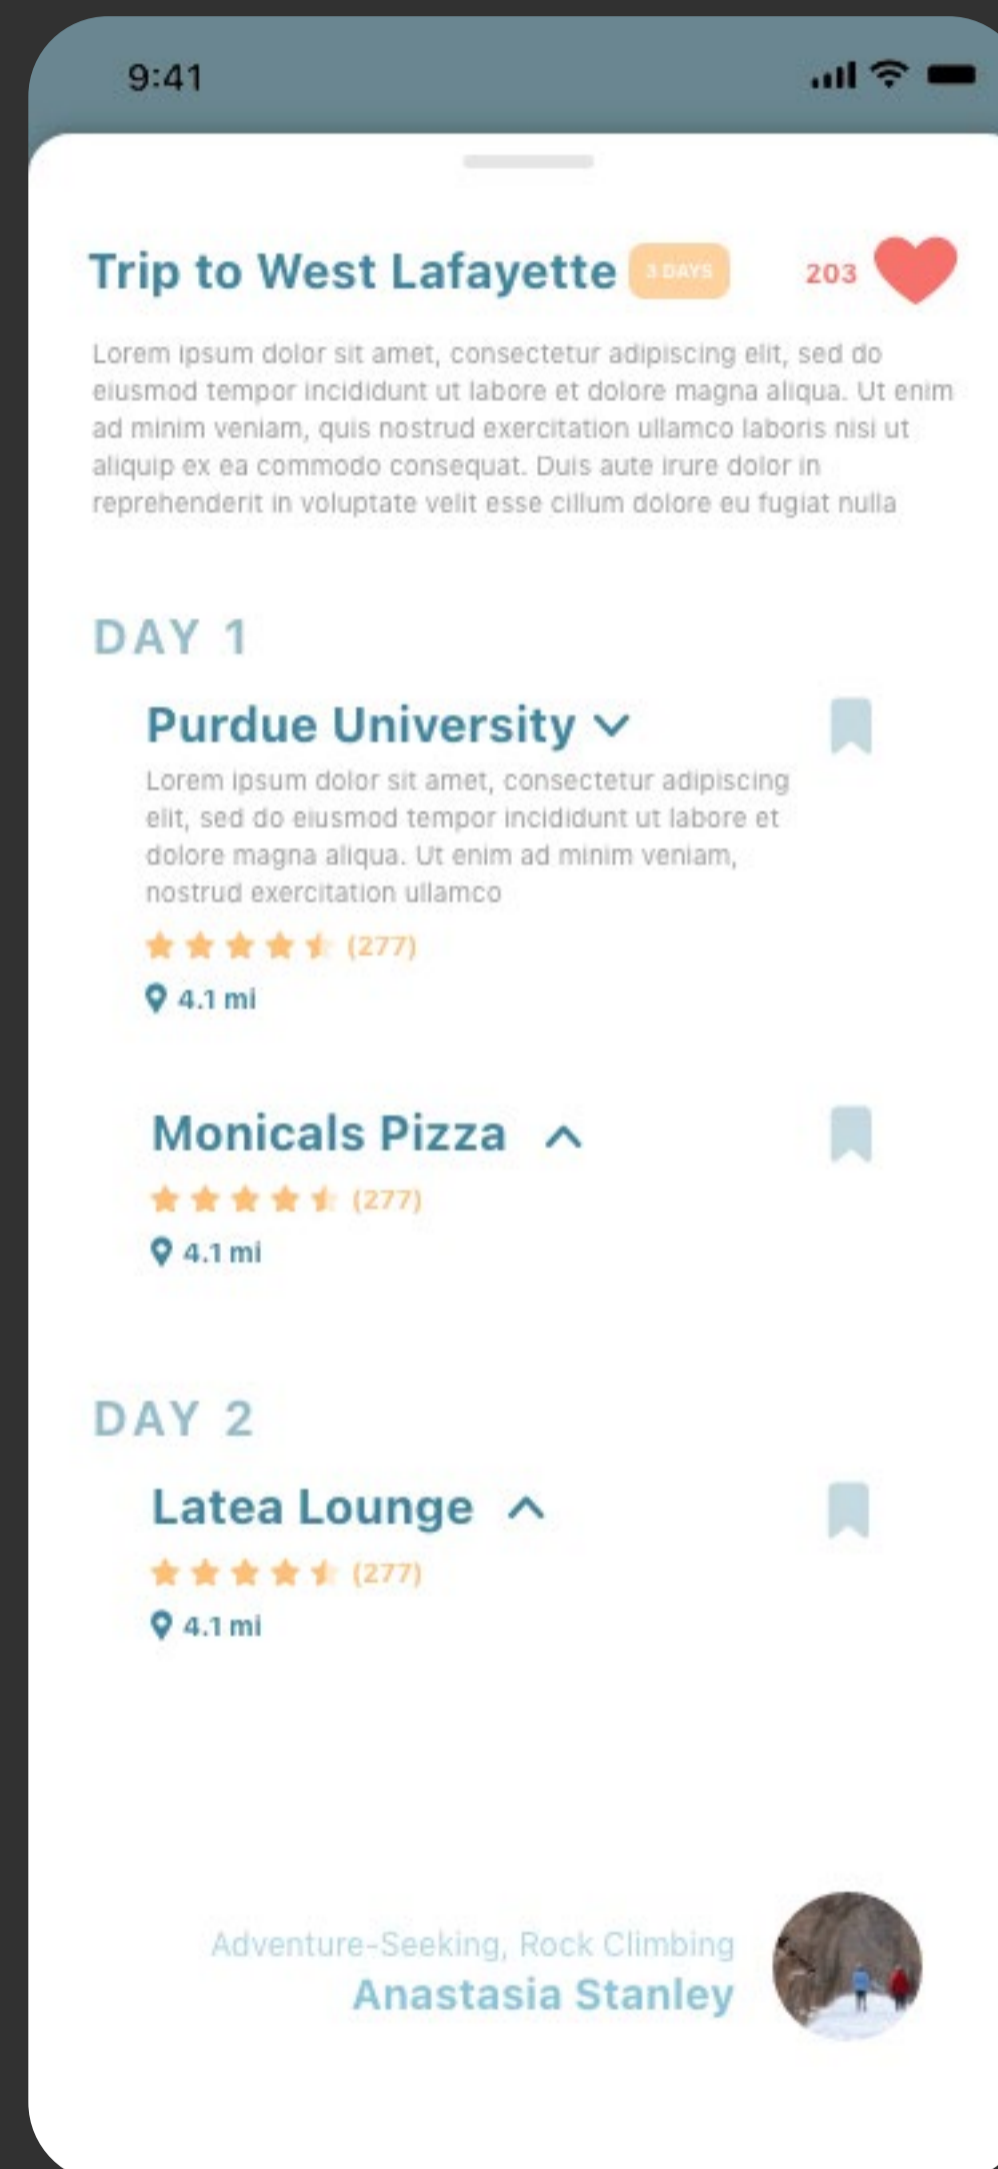

**“Trection”
Visual
Concept**

**Cynthia
Shao
Murphy
Ellaine**

Home

The home page has direct access to all the tabs of the app within one click. It also features some of the top destinations visited by our users.

Your Trips

Efficiently add destinations to your upcoming trip by dragging and dropping the destination card.

Explore

Easy explore around your dream destination by looking at reviews and photos.

Community

All users on the platform will be given a badge according to their identity. This would increase their credibilities when giving off reviews, and would help travelers connect with each other as well.