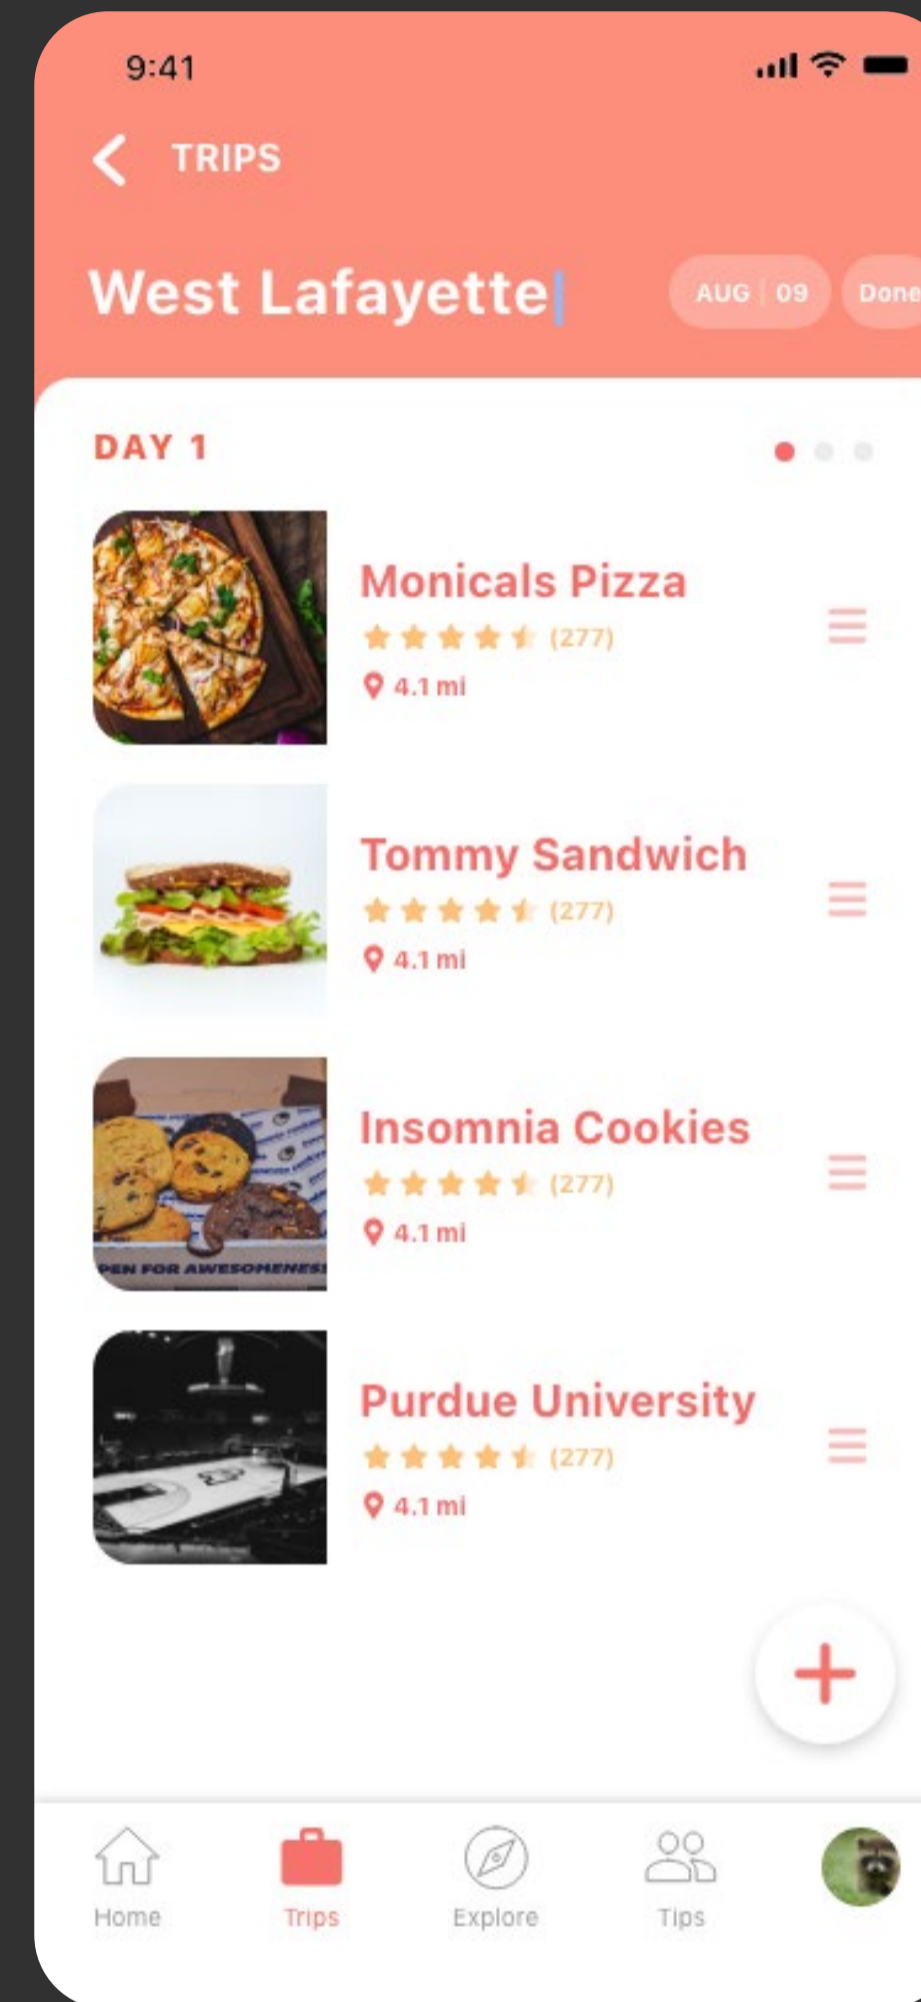

**“Trection”
Visual
Concept**

**Cynthia
Shao
Murphy
Ellaine**

Home

The home page has direct access to all the tabs of the app within one click. It also features some of the top destinations visited by our users.

Your Trips

Efficiently add destinations to your upcoming trip by dragging and dropping the destination card.

Explore

Easy explore around your dream destination by looking at reviews and photos.

Community

All users on the platform will be given a badge according to their identity. This would increase their credibilities when giving off reviews, and would help travelers connect with each other as well.