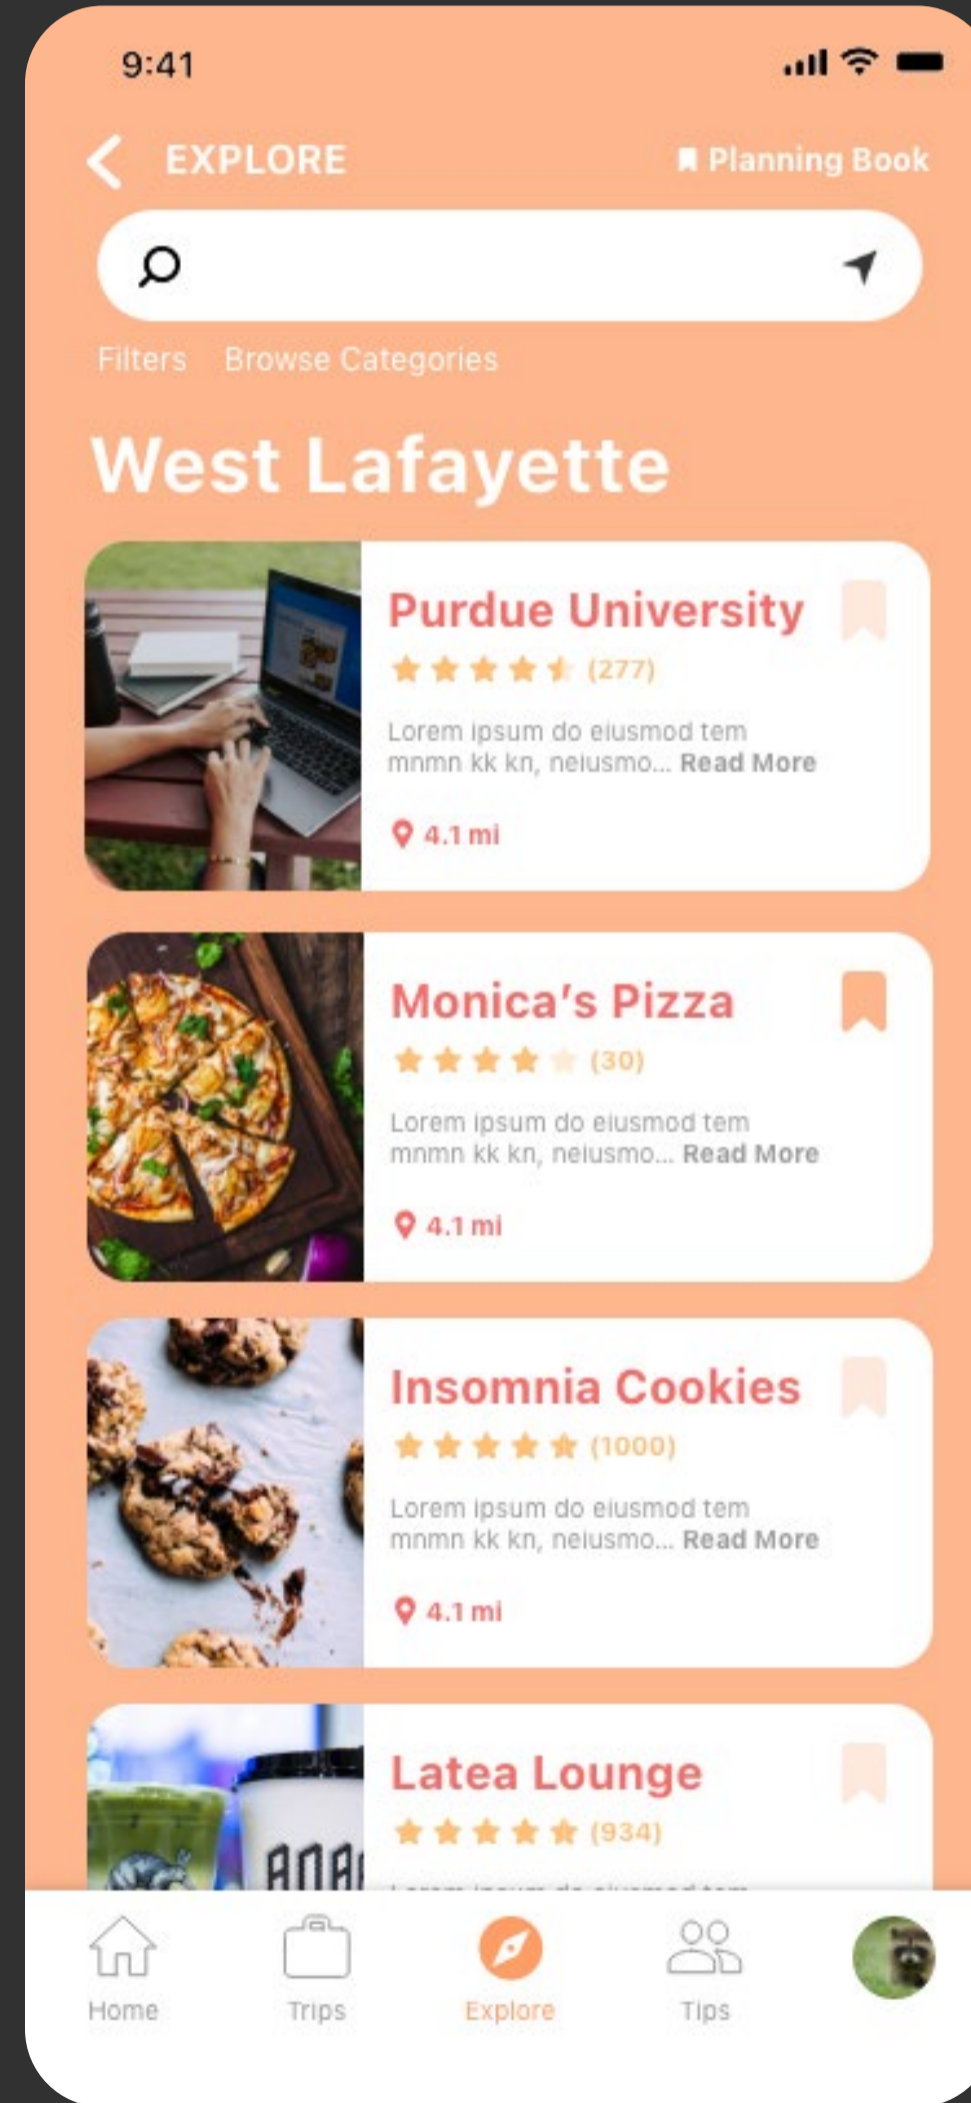

**“Trection”
Visual
Concept**

**Cynthia
Shao
Murphy
Ellaine**

Home

The home page has direct access to all the tabs of the app within one click. It also features some of the top destinations visited by our users.

Your Trips

Efficiently add destinations to your upcoming trip by dragging and dropping the destination card.

Explore

Easy explore around your dream destination by looking at reviews and photos.

Community

All users on the platform will be given a badge according to their identity. This would increase their credibilities when giving off reviews, and would help travelers connect with each other as well.