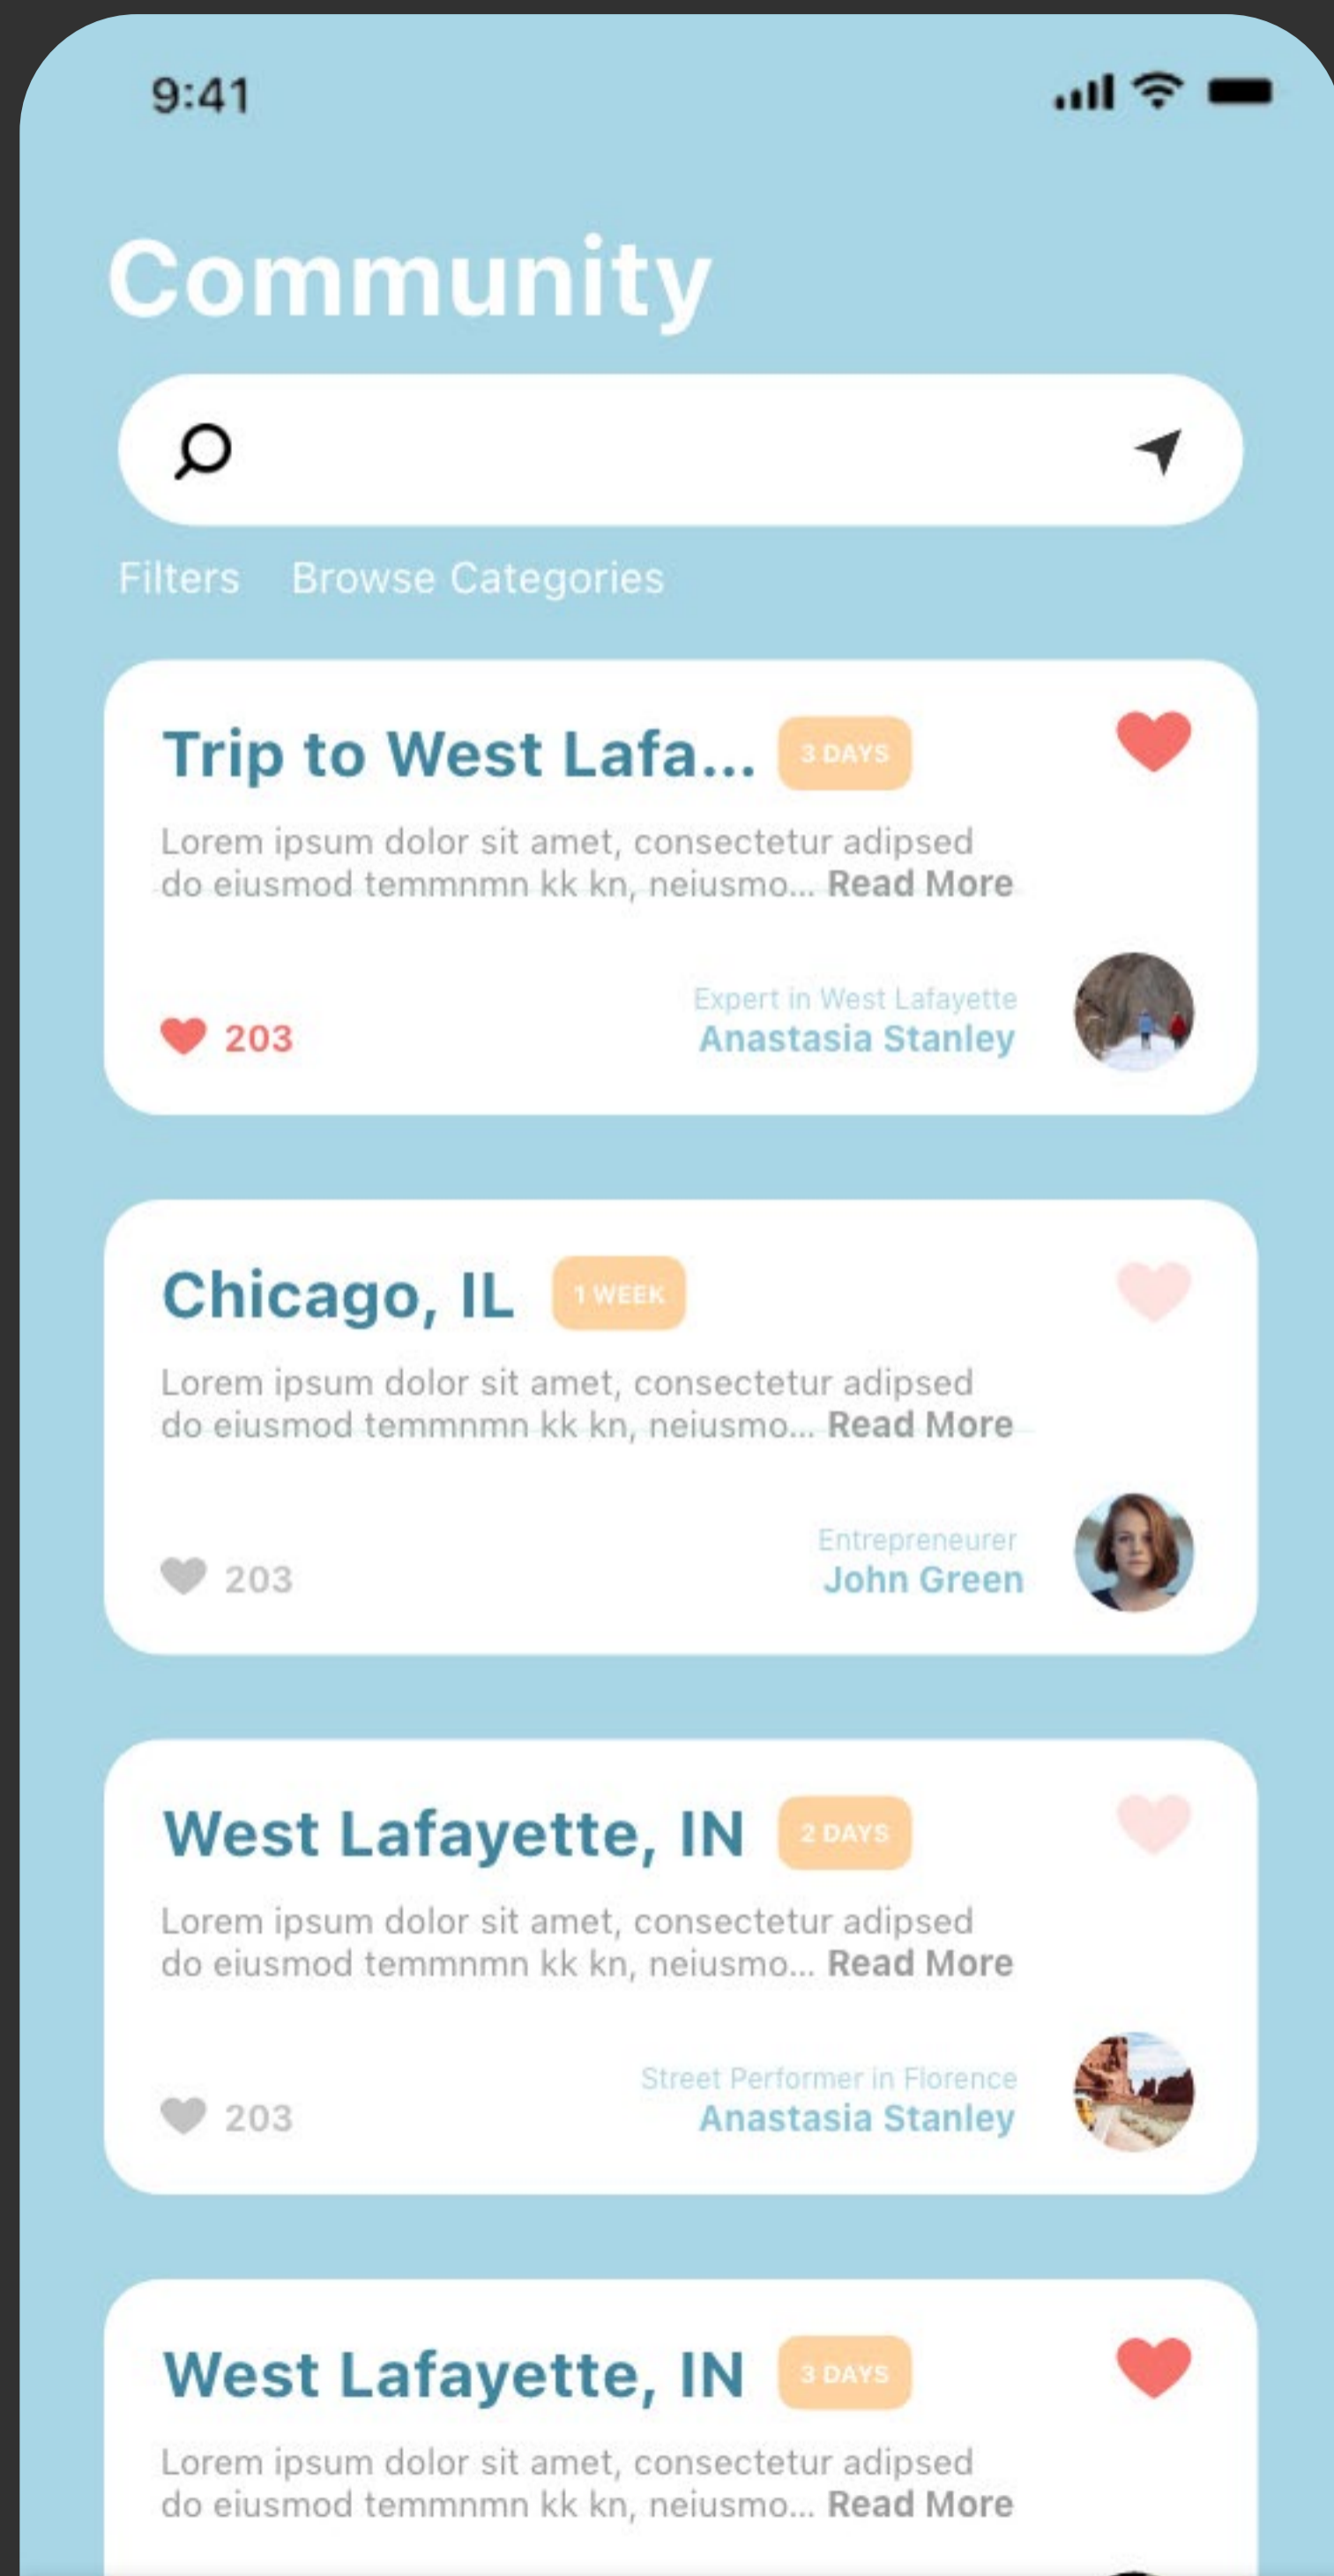

**“Trection”
Visual
Concept**

**Cynthia
Shao
Murphy
Ellaine**

Home

The home page has direct access to all the tabs of the app within one click. It also features some of the top destinations visited by our users.

Your Trips

Efficiently add destinations to your upcoming trip by dragging and dropping the destination card.

Explore

Easy explore around your dream destination by looking at reviews and photos.

Community

All users on the platform will be given a badge according to their identity. This would increase their credibilities when giving off reviews, and would help travelers connect with each other as well.